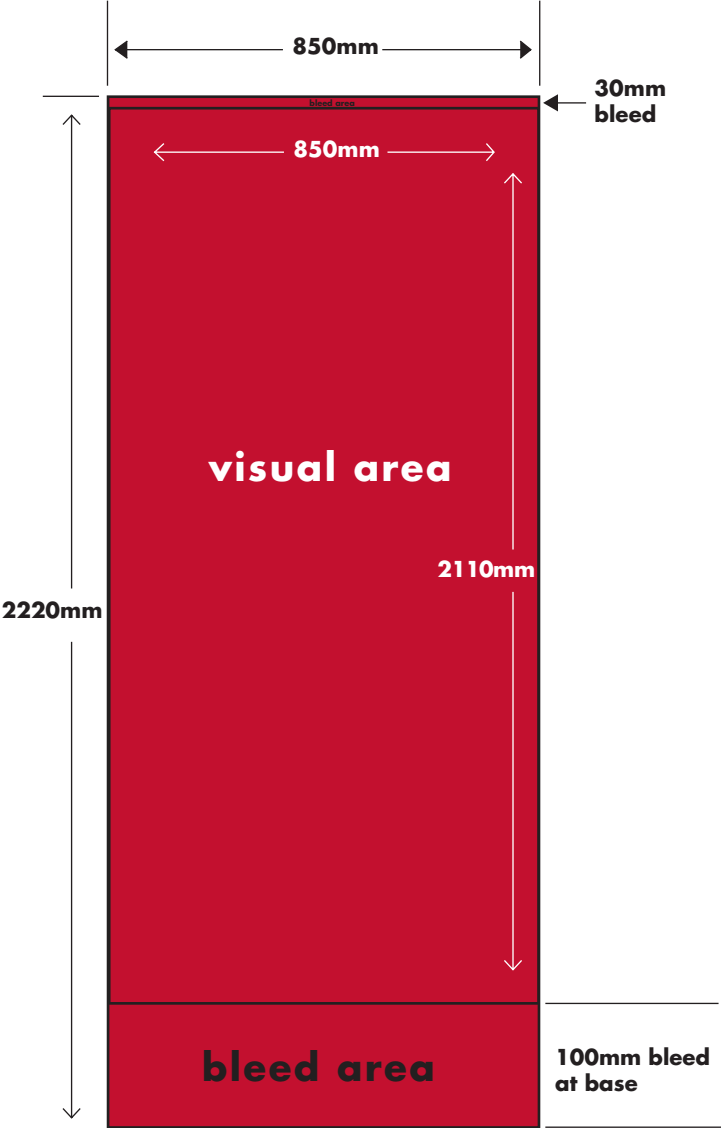

850mm EXPRESS ROLLAWAY DISPLAY

1000mm ENDURO ROLLAWAY DISPLAY

1200mm ENDURO ROLLAWAY DISPLAY