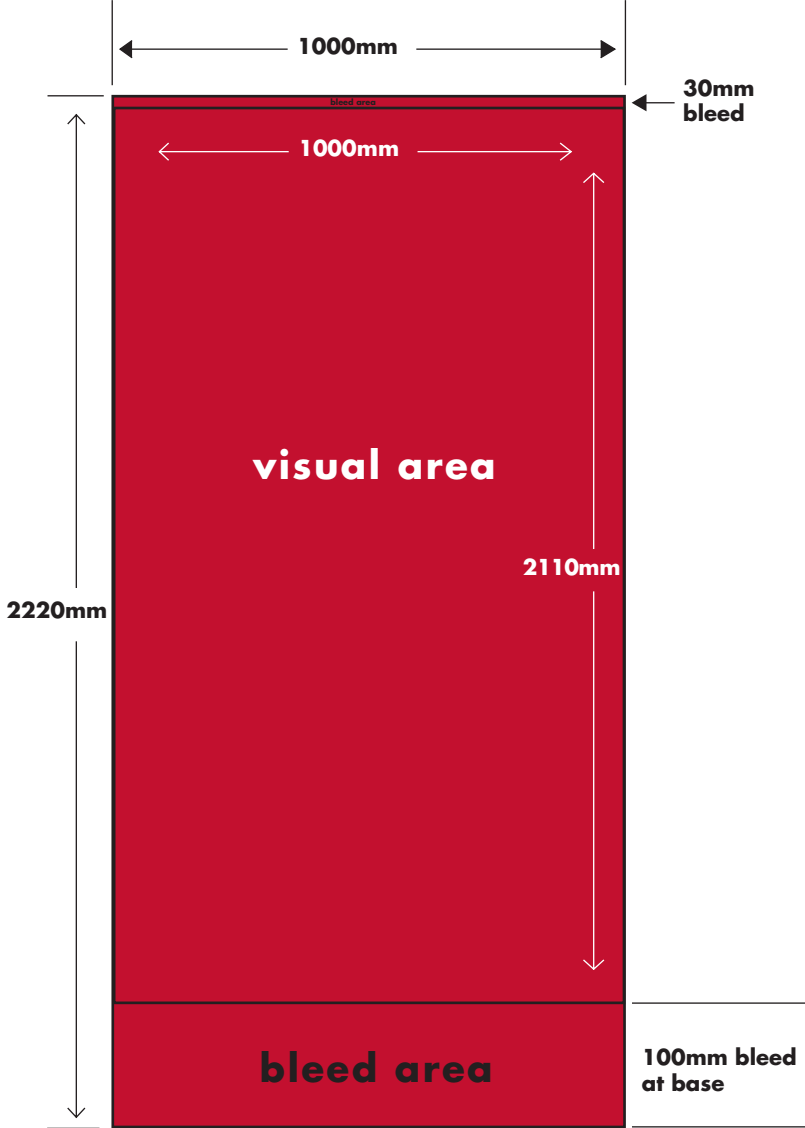

850mm EXPRESS ROLLAWAY DISPLAY

1000mm ENDURO ROLLAWAY DISPLAY

1200mm ENDURO ROLLAWAY DISPLAY